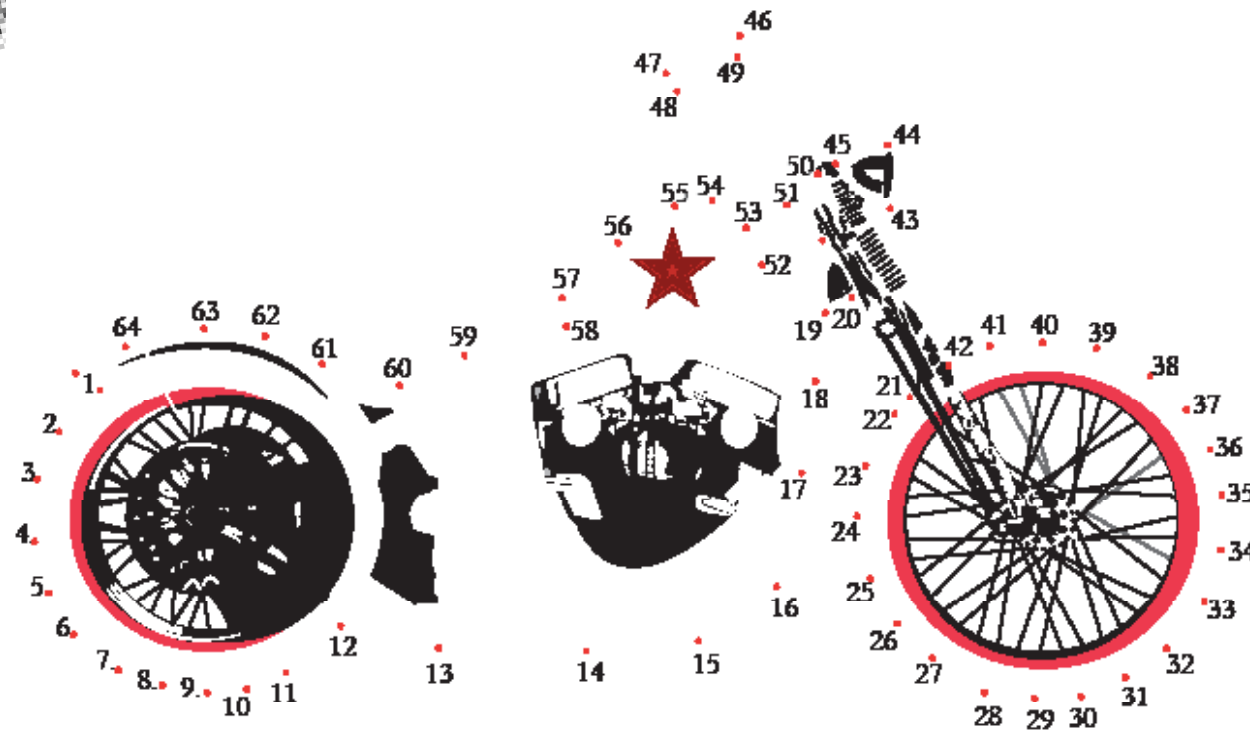

Mac's

speed shop

BBQ * BEER * BIKES

KIDS MENU $5

☐ CHICKEN FINGERS	☐ JR. PIG
☐ CORN DOG	☐ JR. BURGER
☐ GRILLED CHEESE	☐ CHEESE QUESADILLA

WITH YOUR CHOICE OF 1 SIDE CAR

☐ MAC 'N' CHEESE	☐ ONION RINGS
☐ FRENCH FRIES	☐ SWEET POTATO FRIES + $1
☐ CHEDDAR GRITS	☐ BAKED POTATO SALAD
☐ BAKED BEANS	☐ COLE SLAW
☐ COLLARD GREENS	☐ SIDE SALAD
☐ GREEN BEAN CASSEROLE	☐ CHILI + $1 FOR THE WHOLE SHEBANG

RGBURE _____

RNCO GDO _____

ESDQAALLIU _____

LERILGD EEESHG _____

BRAEEBUQ _____

KCIHECN _____

X	X	C	B	L	M	M	R	J
P	B	H	B	L	M	A	A	J
F	A	S	T	O	X	C	T	Q
J	J	C	F	R	N	S	I	S
Z	V	P	H	N	S	B	U	P
L	C	H	O	K	E	B	G	E
L	A	D	W	C	K	Q	G	E
Q	R	W	L	O	I	Z	Z	D
A	S	Q	L	R	B	I	F	E

BBQ
MACS
SPEED
GUITAR
BIKES
CARS
ROCKNROLL
FAST